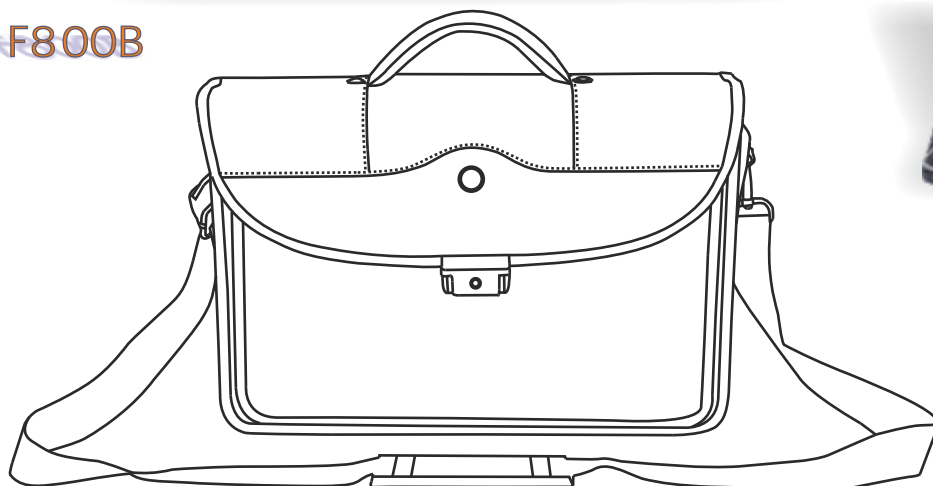

F860E Beige / Beige

F800N

F800S

F800B

Borsa a tre soffietti con tasca e tracolla
Briefcase 3 compartments with shoulder strap
(Dim. 420x300x80/150 mm)

- F 800N Nero /Black
- F 800B Blu /Blue
- F 800S Salvia /Sage